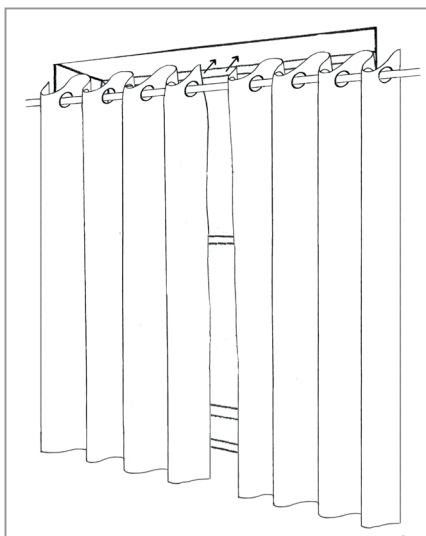

# Hanging your curtains

---

**1** Pleated curtains on a pole or track

Hang your curtains by threading the hooks through the eyelets of the pole or track.

Pleated heading on pole

Pleated heading on track

**2** Eyelet curtains on a pole

Thread the pole through the eyelets of your curtain. Make sure the inside edges (middle) of your curtains point away from the room towards the window.

---

Order online or call 0800 121 6370