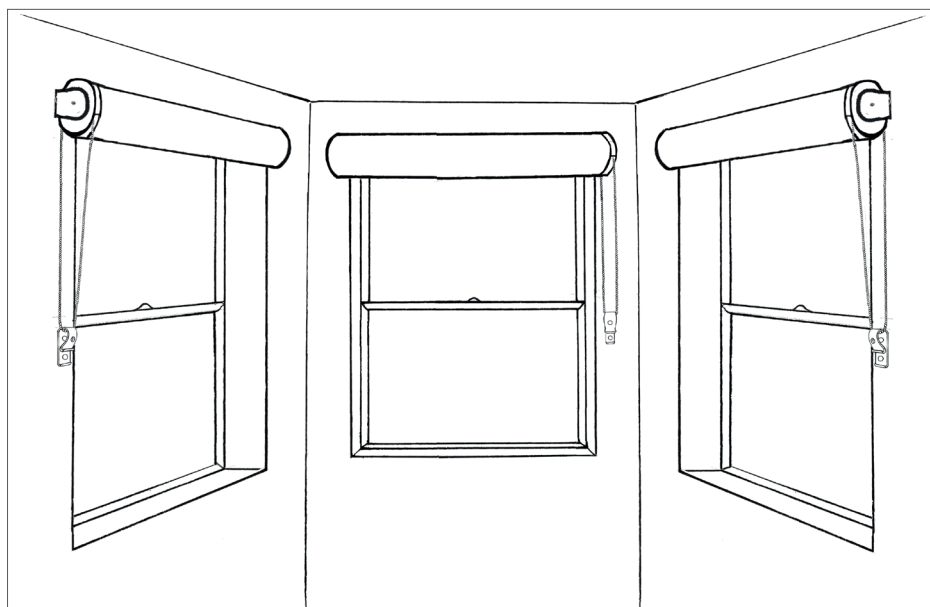

Measuring for bay windows

Tip: Each bay window is different - there is no one rule to measuring.

1 Curtains

If your pole or track is in place, simply follow our “how to measure for curtains” instructions advice page. If you need to fit a pole or track before measuring please call us on 0800 121 6370 for advice.

2 Roman and roller blinds

Measuring for Roman blinds or roller blinds to go in a bay can be quite complicated. You will need to deduct a certain amount from the width of each blind in order for them to move up and down properly.